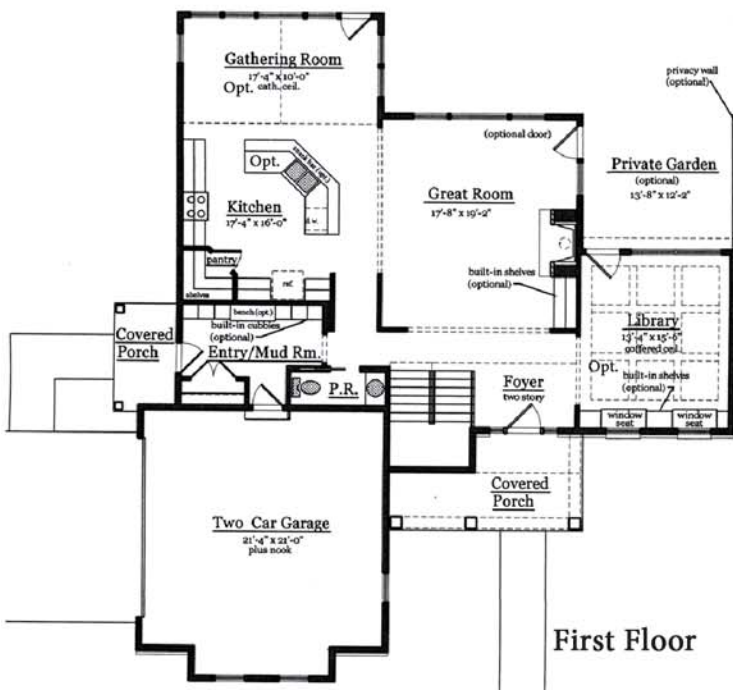

The Lakewood

The Lakewood

Contemporary living design
 Generous first floor study w/optional access to back
 Ample mud area w/ room for cubbies
 Optional side porch w/ service door
 Former "Homearama" model
 Upstairs laundry
 3 full baths (one "buddy bath")
 2,910 square feet
 priced from low **\$400's**