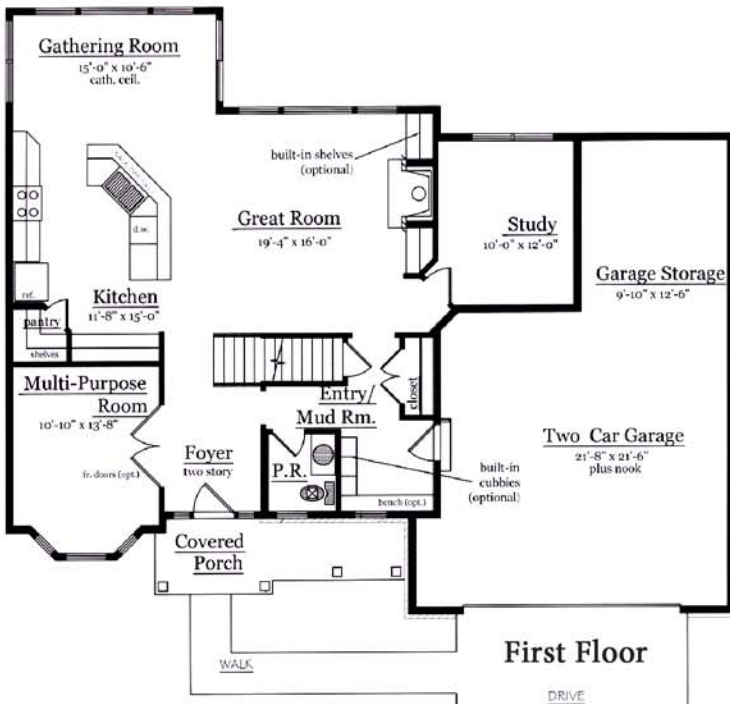

## The Warwick

- Contemporary colonial design
- First floor "flex room"
- Study off great room
- Upstairs laundry
- 3 full baths including "buddy bath"
- Private 4th bedroom suite
- 2,651 square feet

priced from upper **\$300's**