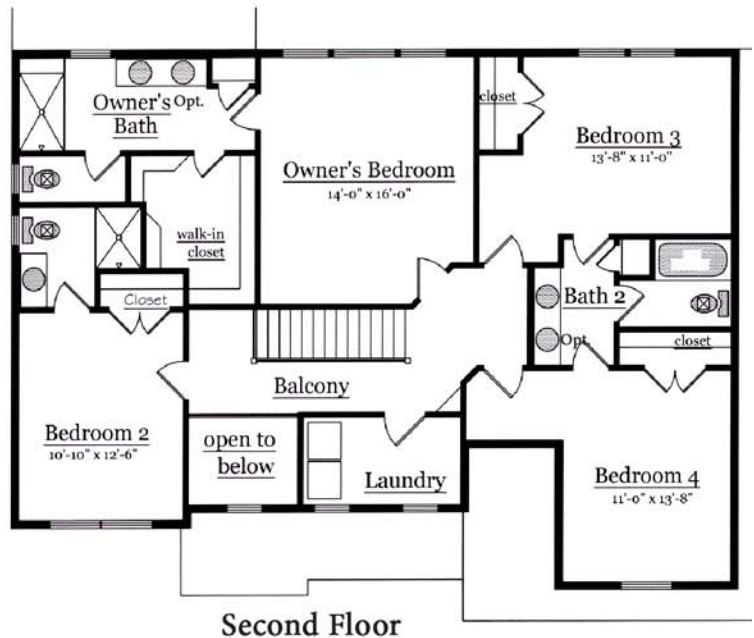

# The Warwick

## The Warwick

- Contemporary colonial design
- First floor "flex room"
- Study off great room
- Upstairs laundry
- 3 full baths including "buddy bath"
- Private 4th bedroom suite
- 2,651 square feet

priced from upper **\$300's**