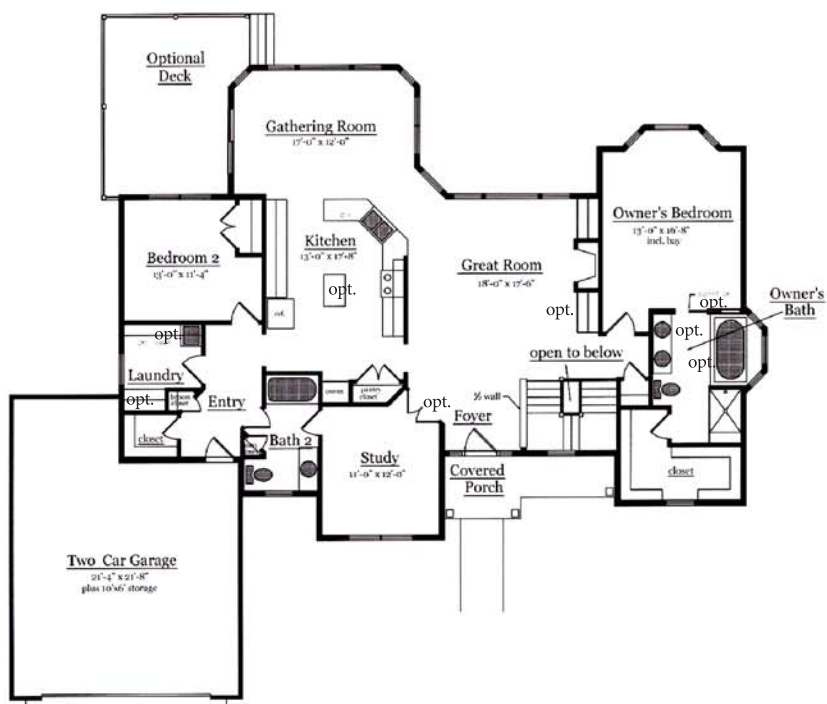

The Kelly

The Kelly

Exciting ranch design
 Flowing plan with optional vaulted great room
 3 bedrooms or 2 plus study
 2 full baths
 Exquisite open stairway to lower level
 Optional finished basement
 1,933 square feet
 priced from low **\$300's**