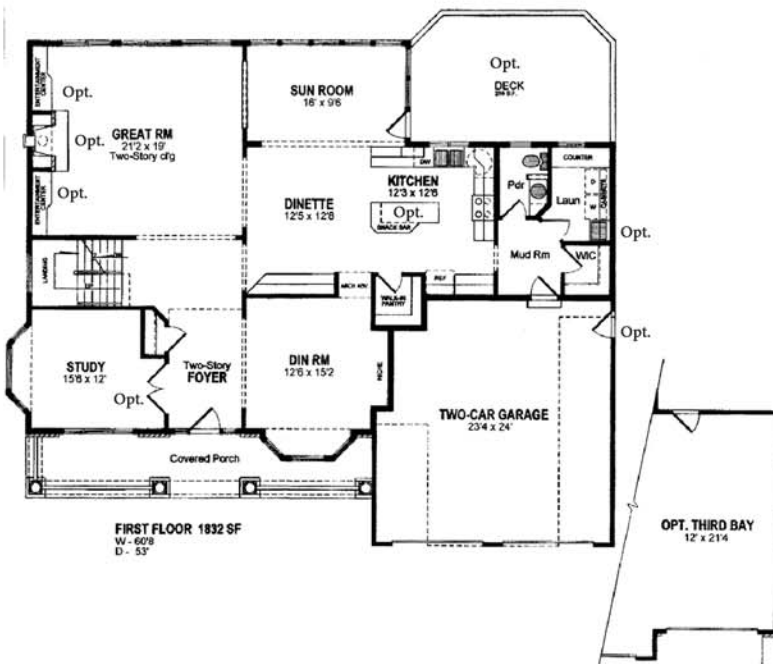

The Kathryn

The Kathryn

Former Camden Hills model
 Huge home w/ dramatic 2 story great room
 Oversized kitchen with optional 12' island
 Inviting front porch
 Unique "U" shaped stairway with landing going up and down
 Generous master suite
 3,534 square feet
 priced from low \$500's