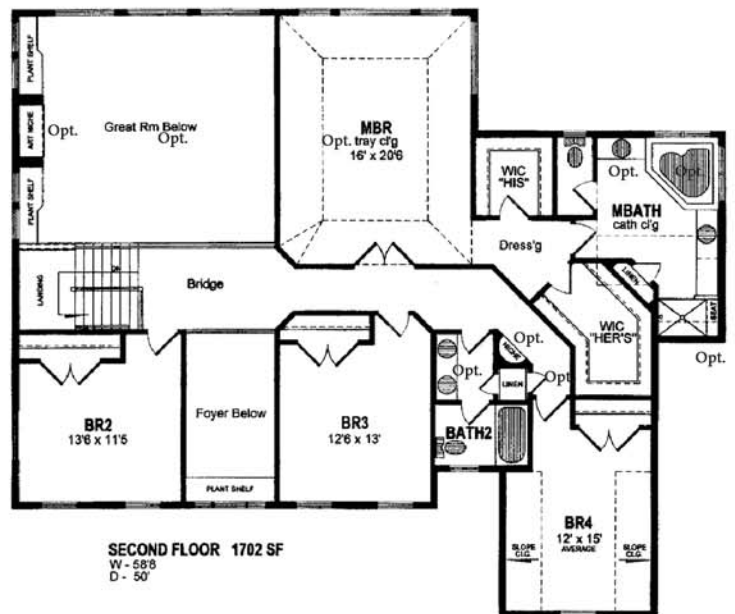

The Kathryn

The Kathryn

Former Camden Hills model
 Huge home w/ dramatic 2 story great room
 Oversized kitchen with optional 12' island
 Inviting front porch
 Unique "U" shaped stairway with landing going up and down
 Generous master suite
 3,534 square feet
 priced from low \$500's