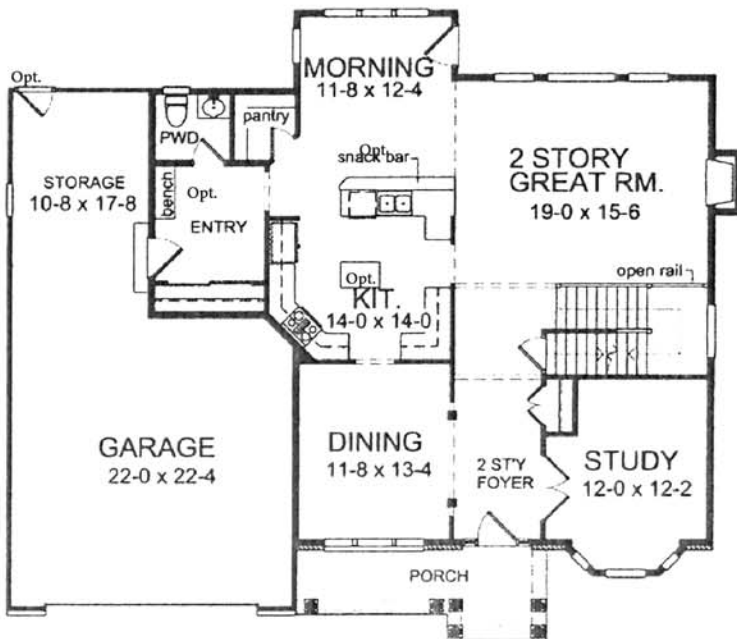

The Bradford

The Bradford

Classic colonial w/ dramatic 2 story great room

Tons of closet space including large pantry & walk-in closet off mud area

Open floor plan w/ glassed in dinette

Good sized bedrooms w/ huge master suite

Separate vanities in master bath

2,964 square feet

priced from low **\$400's**

First Floor

Second Floor

Debbie Iezzi
(585)742-2110
diezzi@frontiernet.net

PMHOMES.com

MORRELBUILDERS.COM