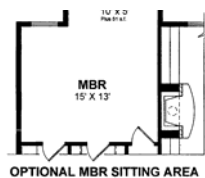

For more information, call:
Jim Cross
Sales Agent ~ Morrell Builders
(585) 396-1017

MORRELLBUILDERS.COM