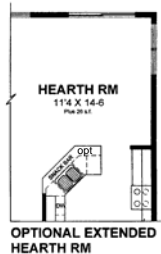

For more information, call:
Jim Cross
Sales Agent ~ Morrell Builders
(585) 396-1017

MORRELLBUILDERS.COM