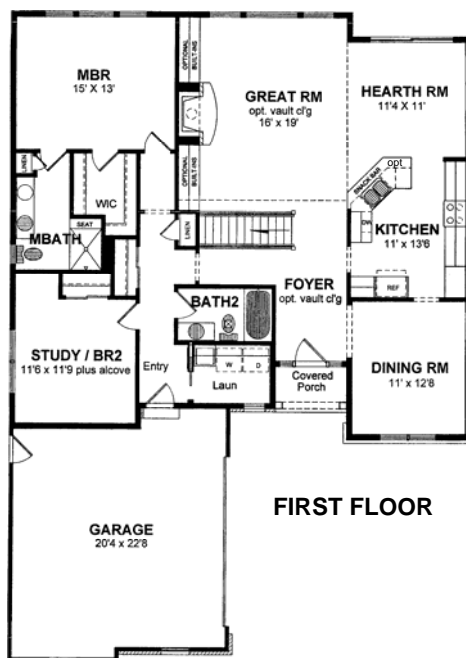

For more information, call:
Jim Cross
Sales Agent ~ Morrell Builders
(585) 396-1017

MORRELLBUILDERS.COM