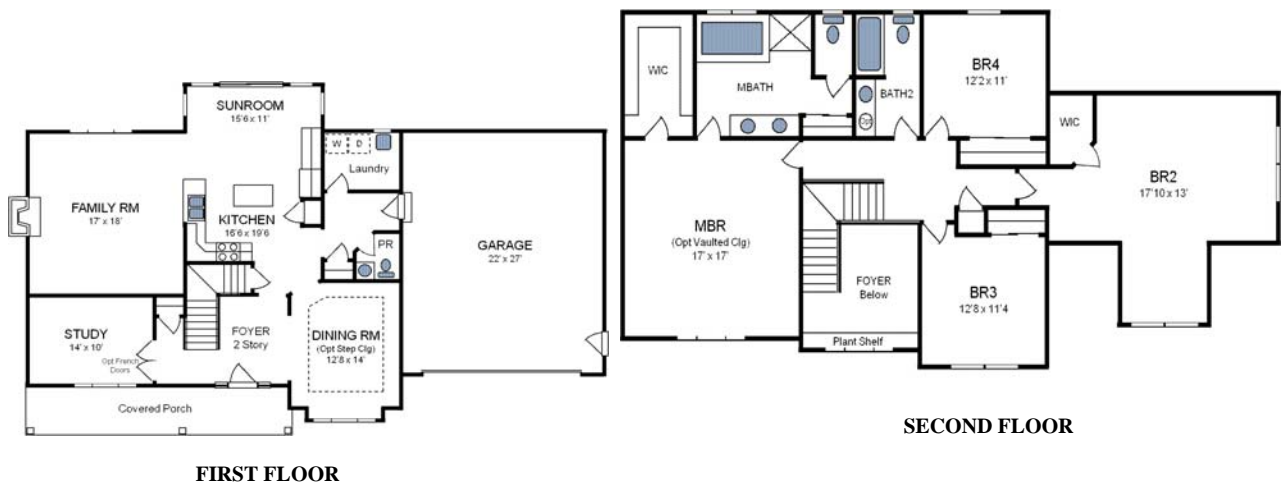

For more information, call:
Jim Cross
Sales Agent ~ Morrell Builders
(585) 396-1017