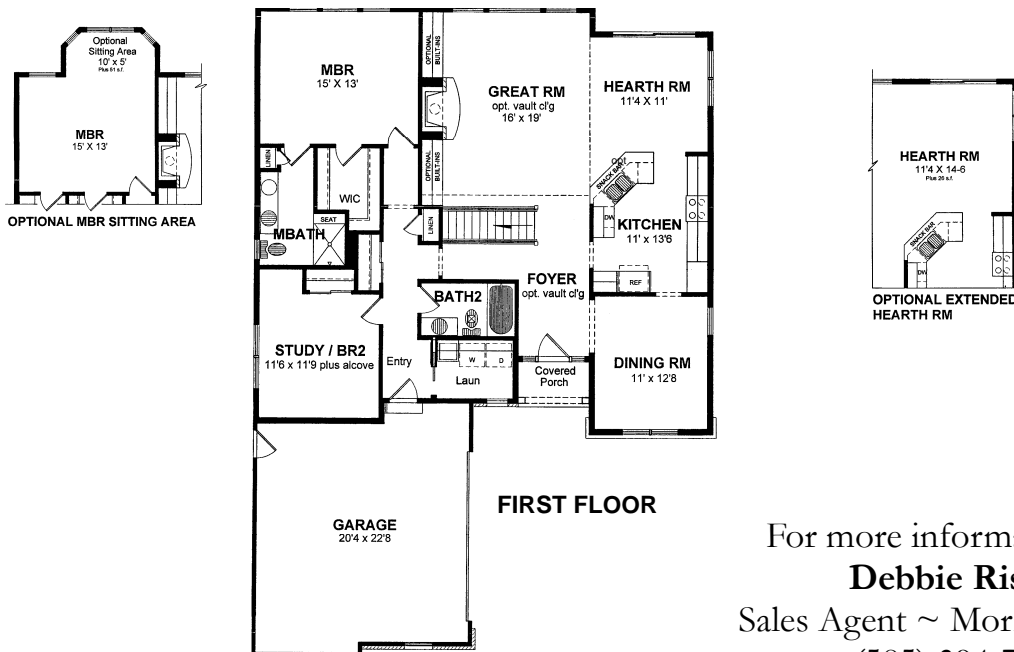

For more information, call:
Debbie Rising
Sales Agent ~ Morrell Builders
(585) 394-7382

MORRELLBUILDERS.COM